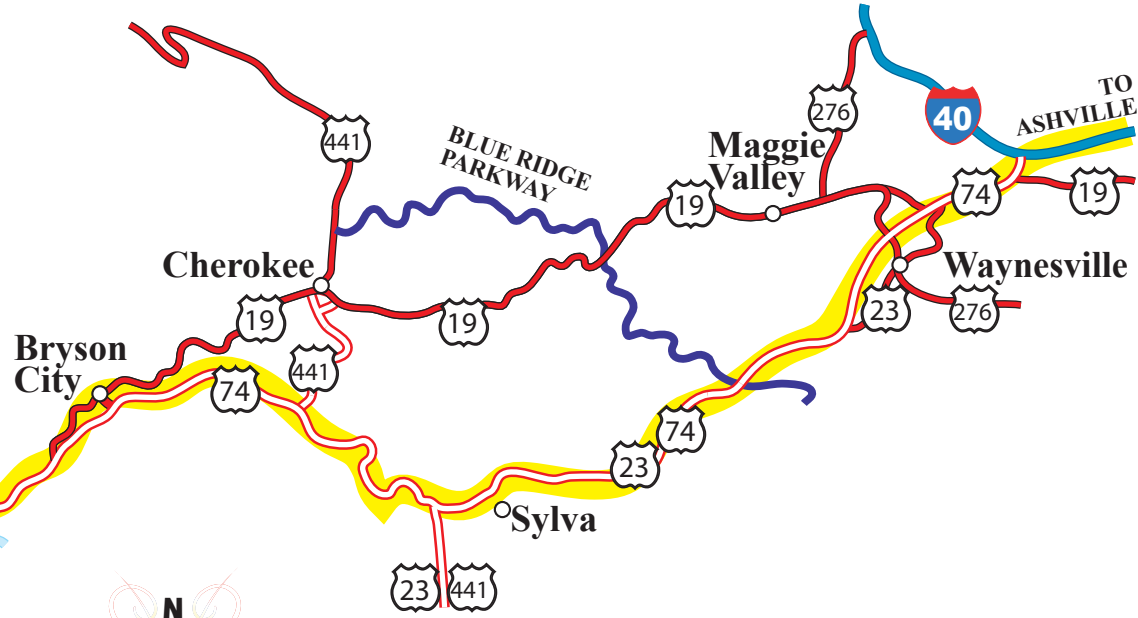

# IRON HORSE

Motorcycle Lodge

Asheville NC to Ironhorse Motorcycle Lodge  
83 miles, 1.5 hours