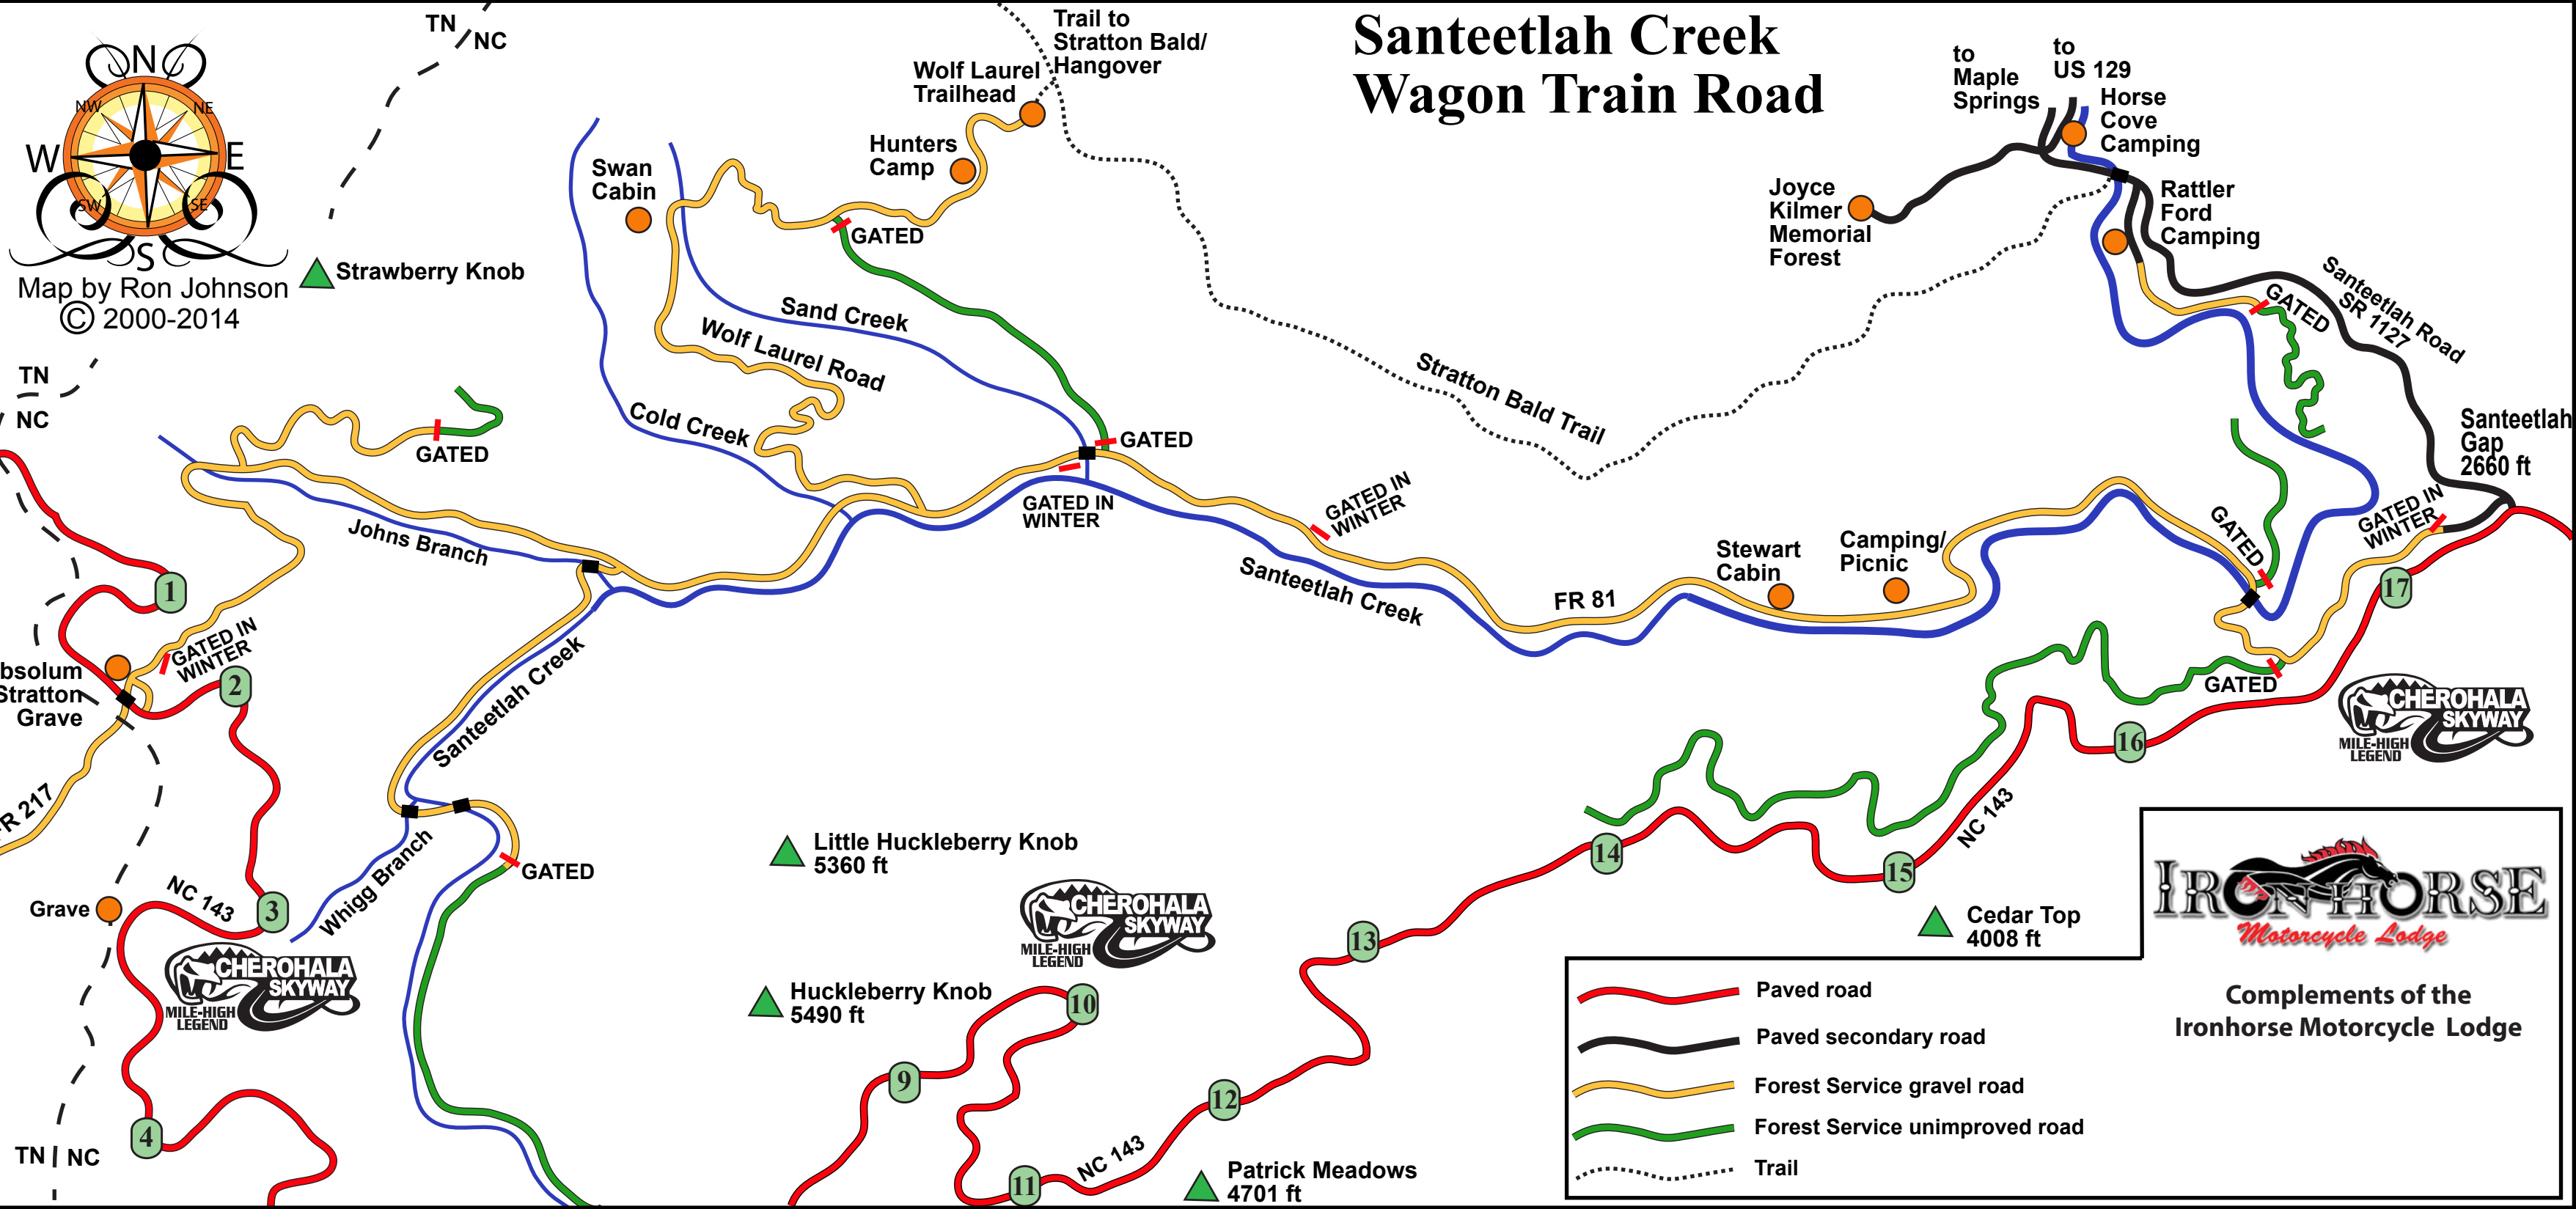

# Santeetlah Creek Wagon Train Road

Map by Ron Johnson  
© 2000-2014

▲ Strawberry Knob

TN  
NC

TN | NC

-  Paved road
-  Paved secondary road
-  Forest Service gravel road
-  Forest Service unimproved road
-  Trail

Complements of the  
Ironhorse Motorcycle Lodge